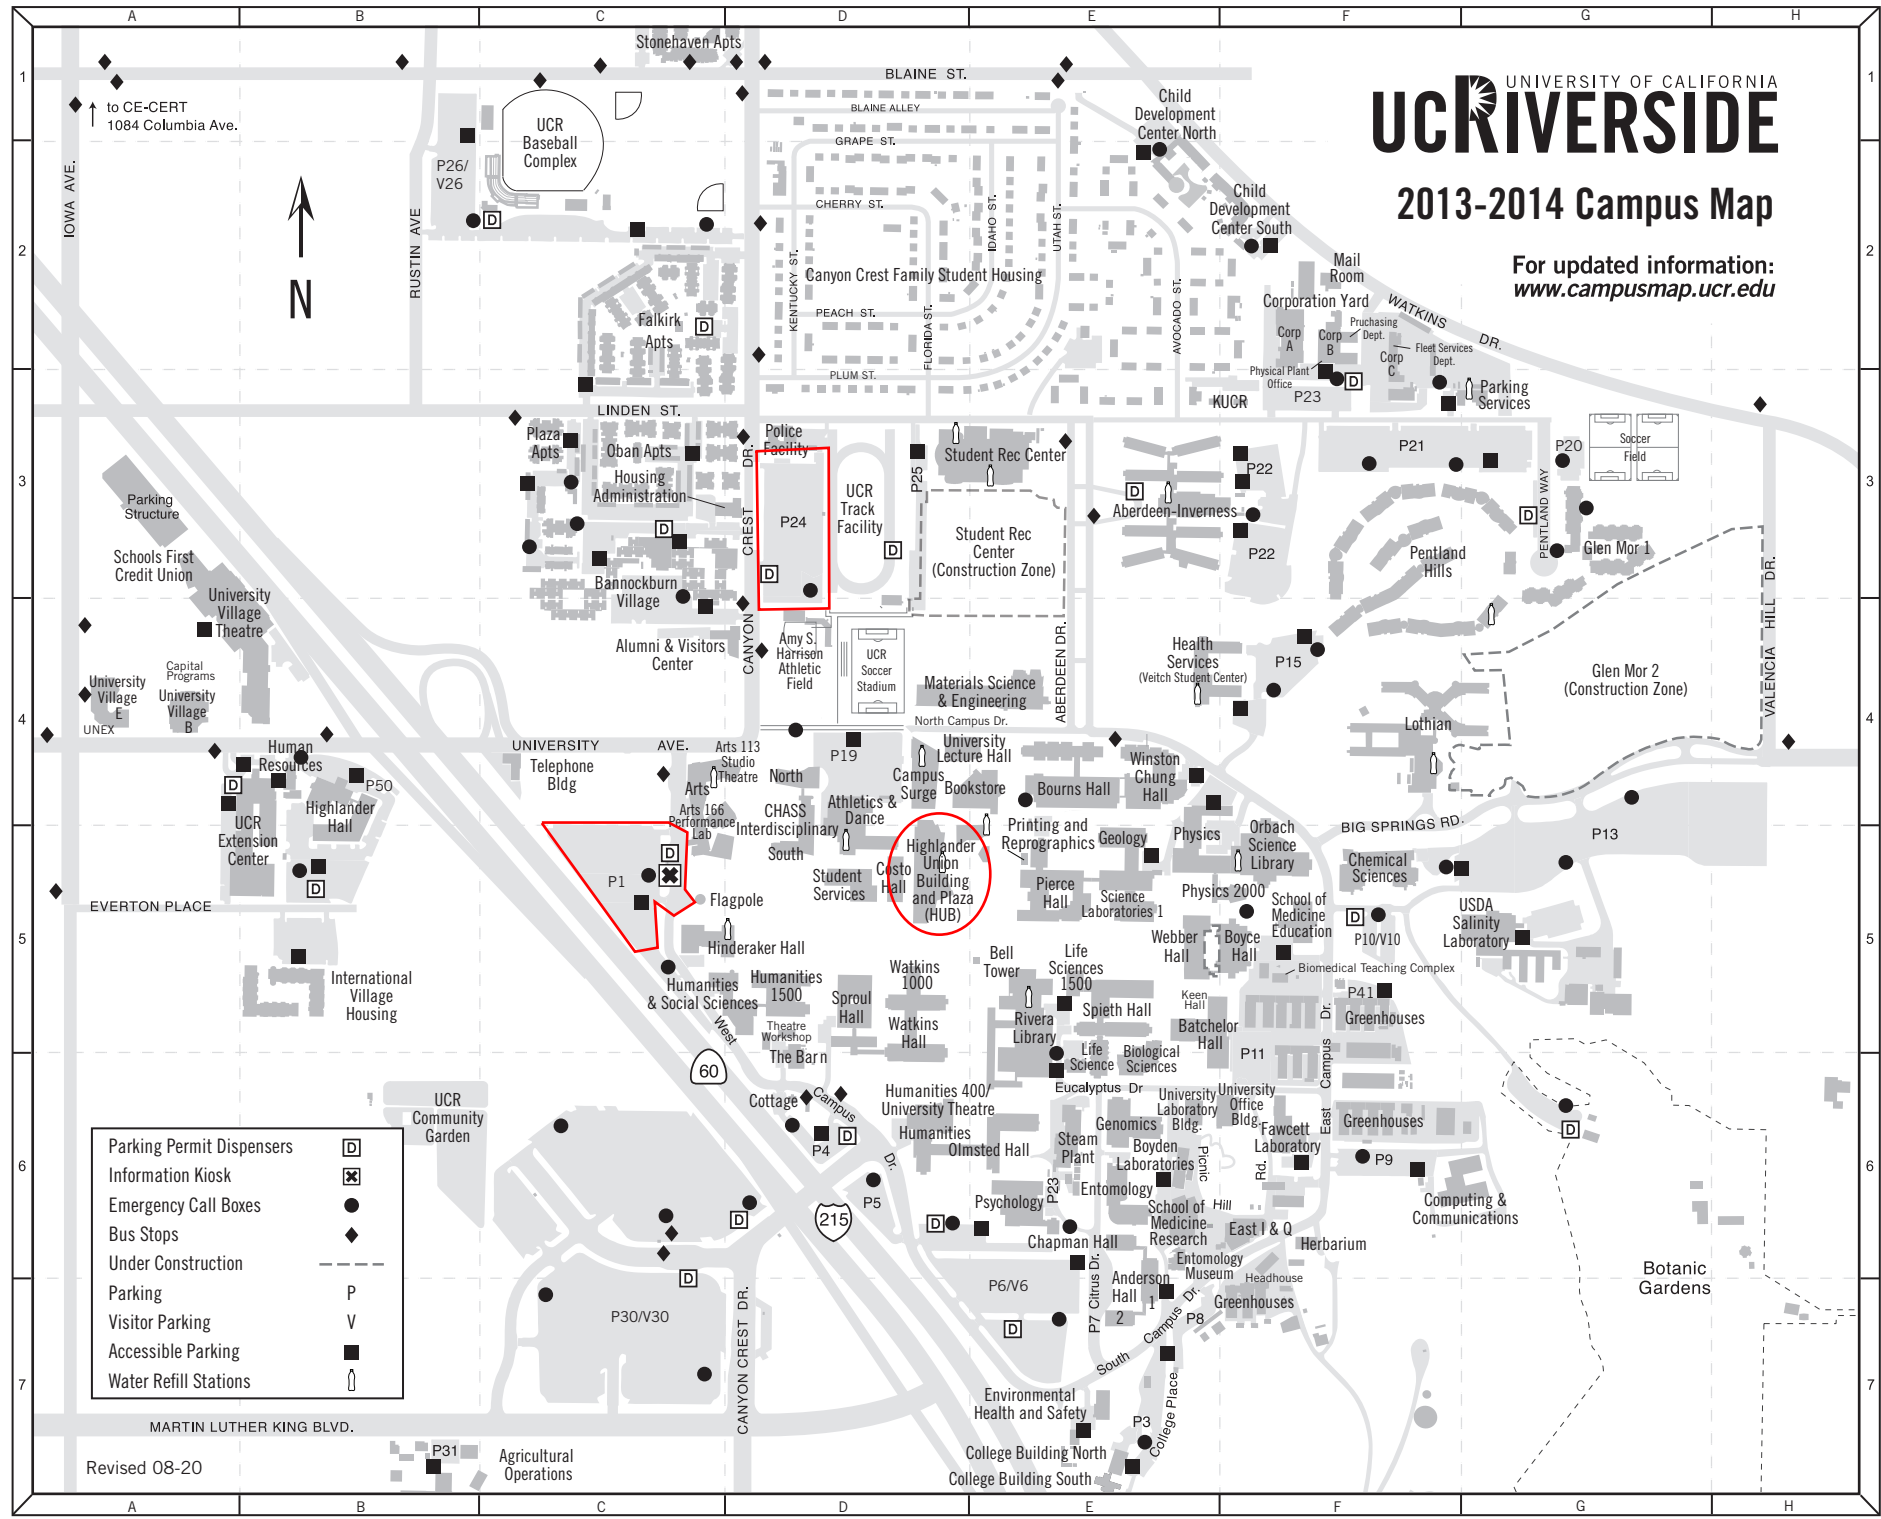

UNIVERSITY OF CALIFORNIA UCR RIVERSIDE

2013-2014 Campus Map

For updated information:
www.campusmap.ucr.edu

Parking Permit Dispensers	
Information Kiosk	
Emergency Call Boxes	
Bus Stops	
Under Construction	
Parking	
Visitor Parking	
Accessible Parking	
Water Refill Stations	